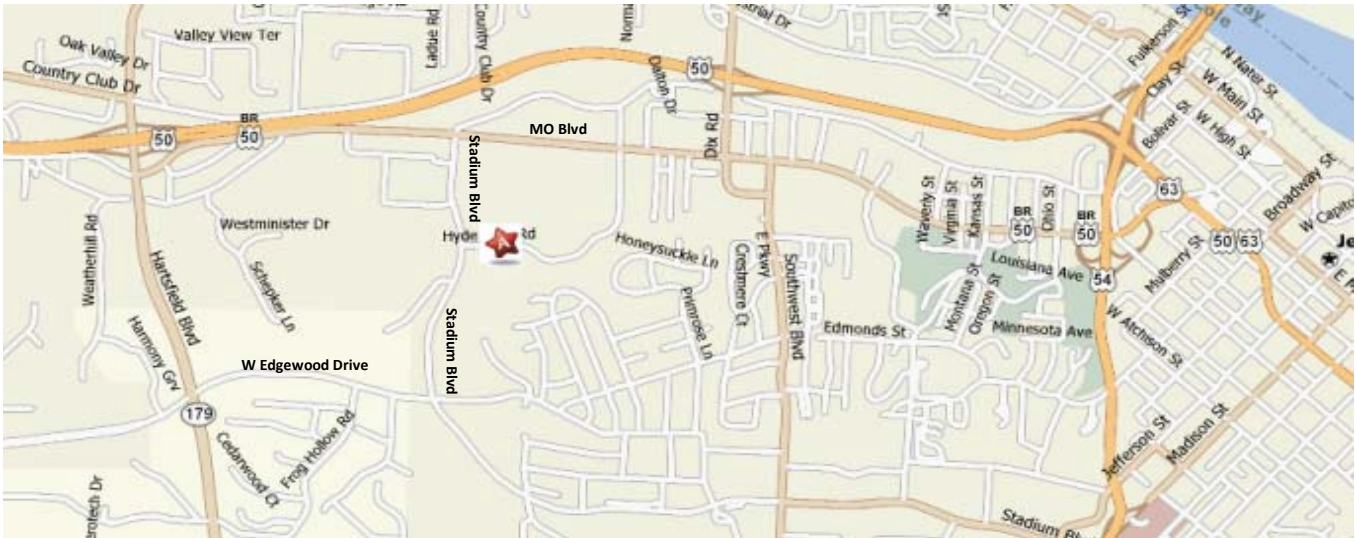

Directions to
Missouri Assisted Living Association Hyde Park Conference Center
2407 B Hyde Park Road 2409 C Hyde Park Road

Traveling Hwy 50 East (from Sedalia):

- Take Hwy 179/Business 50 exit ramp
- Take a **RIGHT** onto Hwy 179/Business 50/Commerce Drive - immediately get into the far lanes to turn left at the stoplight
- Turn **LEFT** at the stoplight onto MO Blvd/Business 50 and travel 1 mile
- Turn **RIGHT** onto W. Stadium Blvd (*landmark: Wal-Mart on right*) and travel 0.3 mile
- Turn **LEFT** onto Hyde Park Road (*landmark: large AAA Travel/Insurance sign on left*)
- We are located on the lower level of the 2nd office building on the right (around back)

Traveling Hwy 54 East (from Lake Ozark):

- Take Hwy 179 exit ramp toward Wardsville
- Take a **LEFT** onto Hwy 179 N and travel 3 miles
- Turn **RIGHT** onto W. Edgewood Drive and travel 0.7 mile
- Turn **LEFT** onto W. Stadium Blvd and travel 0.3 mile
- Turn **RIGHT** onto Hyde Park Road (*landmark: large AAA Travel/Insurance sign on right*)
- We are located on the lower level of the 2nd office building on the right (around back)

Traveling Hwy 54 West (from Kingdom City):

- After crossing the MO River Bridge, merge onto US-50 W toward Sedalia
- Take the Dix Road exit
- Turn **LEFT** onto Dix Road and cross over the overpass
- Turn **RIGHT** onto MO Blvd/Business 50 and travel 0.7 mile to the Stadium Blvd/MO Blvd intersection
- Turn **LEFT** onto W. Stadium Blvd (*landmark: Wal-Mart on right*) and travel 0.3 mile
- Turn **LEFT** onto Hyde Park Road (*landmark: large AAA Travel/Insurance sign on left*)
- We are located on the lower level of the 2nd office building on the right (around back)